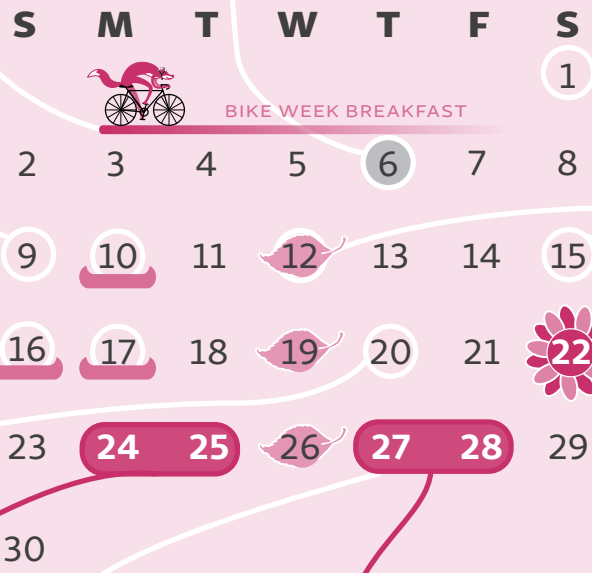

Washington Park

RIVERSIDE PARK NATIVE PLANT SALE

Sat., Jun. 15 | 9 am - 1 pm
For everyone | Free

Riverside Park

INSECTS IN THE PARK

Sat., Jun. 15 | 10 am - noon
For adults and accompanied children | Pick your price: \$14 | \$20 | \$28 (under 2 are free)

Menomonee Valley

= Shortened hours see our website for details

UEC INSTITUTE

FOCUS WORKSHOP: COMMUNITY SCIENCE: SUPPORTING URBAN COLLABORATIVE SPACES
Jun. 24 & 25 | 9 am - 5 pm
For adults | \$400 per person | More info at urbanecologycenter.org/institute